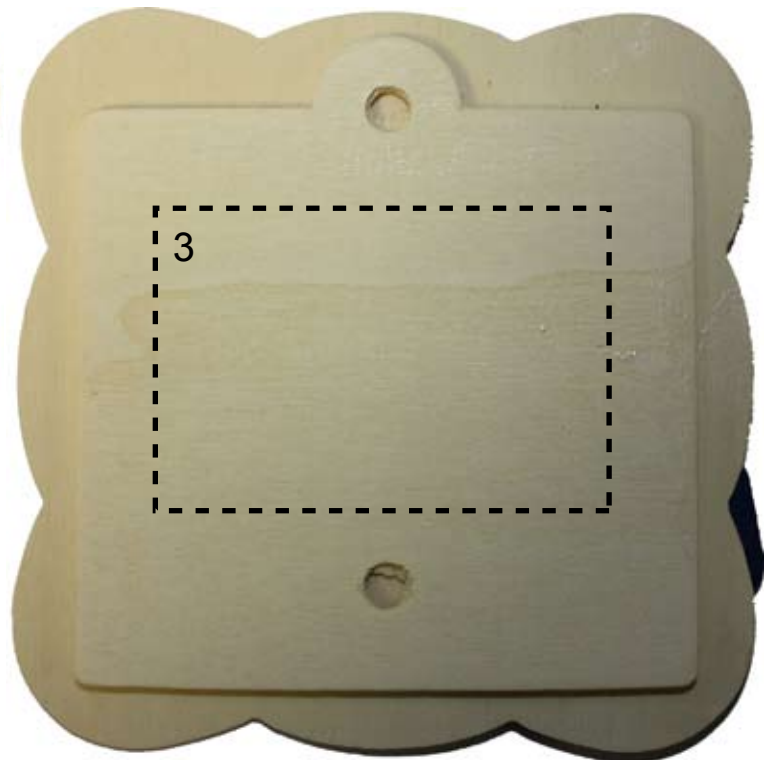

IT2973

100%

Position

Print size (mm)

Print code (no of colors)

1: Front bottom

40x15

P1(4)/C

2: Front top

40x15

P1(4)/C

3: Back

60x40

P1(4)/C

Note: Light colors do not cover well, because of the reflectio of the wooden surface and the high absorbtion of the material.