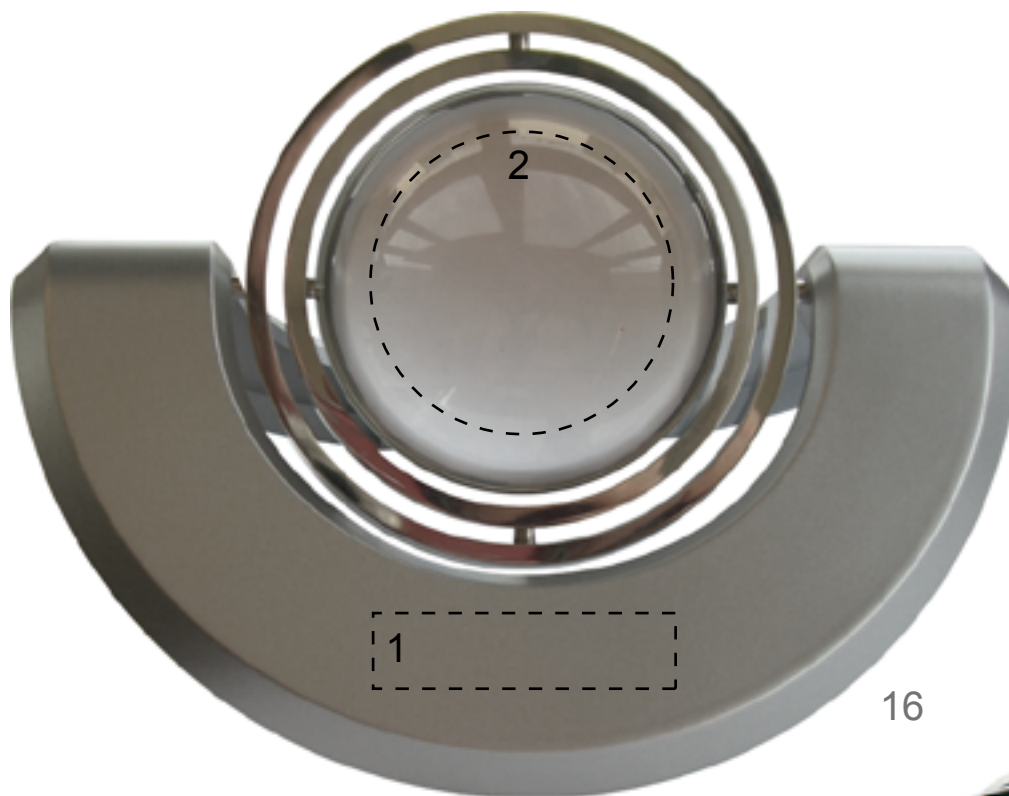

**IT3578**

**100%**

**Position**

**Print size (mm)**

**Print code (no of colors)**

1: Base  
2: Inlay in back dial

40x10  
ø40

P3(2), LY(1)/D  
DL(8)/D