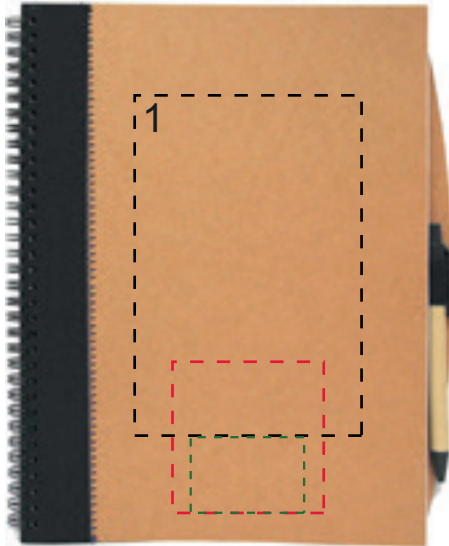

MO7171

25%

Position

Print size (mm)

Print code (no of colors)

- 1: Front
- 2: Back
- 3: Barrel
- 4: In line of clip

120x180/80x80/60x40
120x180/80x80/60x40
50x6
50x6

S1(1), P2(2), P2(4)/B
S1(1), P2(2), P2(4)/B
P1(4)/B
P1(4)/B

03

48

04

100%

Note: Light print colors are hardly visible on the cardboard surface, because of the reflection of the material, and the absorption.