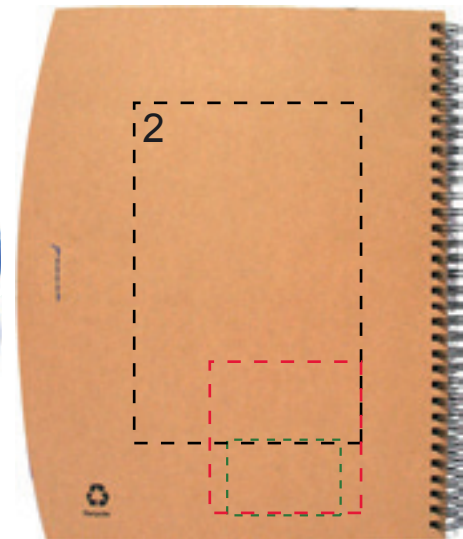

MO7171

25%

Position

Print size (mm)

Print code (no of colors)

- 1: Front
- 2: Back
- 3: Barrel
- 4: In line of clip

120x180/80x80/60x40
120x180/80x80/60x40
50x6
50x6

S1(1), P2(2), P2(4)/B
S1(1), P2(2), P2(4)/B
P1(4)/B
P1(4)/B

03

48

04

100%

Note: Light print colors are hardly visible on the cardboard surface, because of the reflection of the material, and the absorption.