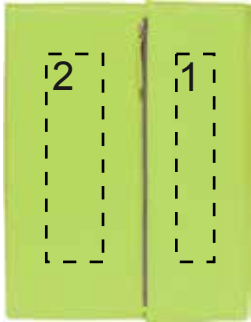

MO7174

12,5%

Position

Print size (mm)

Print code (no of colors)

1: Above zipper

220x40

S2(1), T1(8), TD(8)/C

2: Below zipper

220x60

S2(1), T1(8), TD(8)/C

3: Inside

220x60

S2(1), T1(8), TD(8)/C

48

BACK

INSIDE

10

04

03