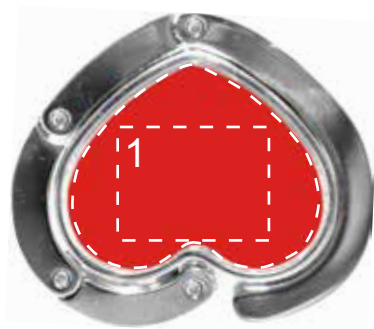

MO7379

100%

Position

Print size (mm)

Print code (no of colors)

1: Front

20x15/32,6x27

P3(4), DO(8)/B

DOMING

BACK

Note: When the bag holder is being used the heart is upside down. Imprint is readable when the heart is upside down.