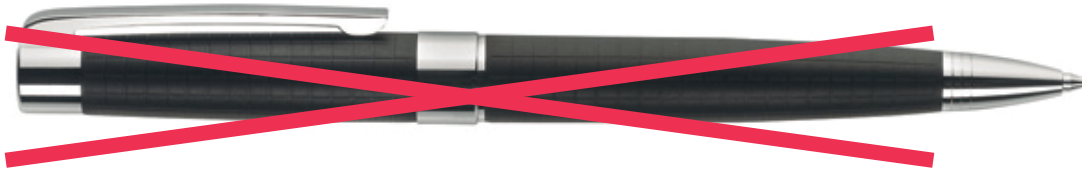

MO7795

100%

Position

Print size (mm)

Print code (no of colors)

1: Barrel right

25x7 / 30x5

P3(1), LY(1)/C

3: Box

35x10

P3(1), LY(1)/C

03