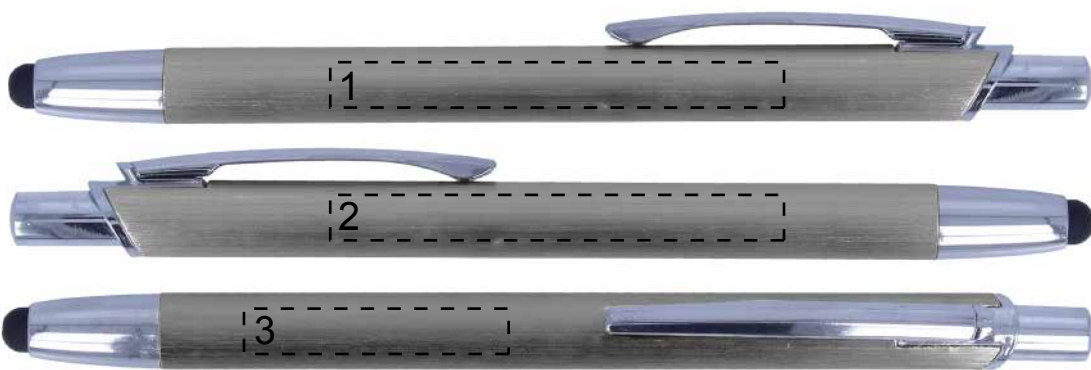

**MO8629**

**100%**

**Position**

**Print size (mm)**

**Print code (no of colors)**

- 1: Barrel right
- 2: Barre left
- 3: Along the clip

60x6  
60x6  
35x6

P2(4),LY(1)/A  
P2(4),LY(1)/A  
P2(4),LY(1)/A